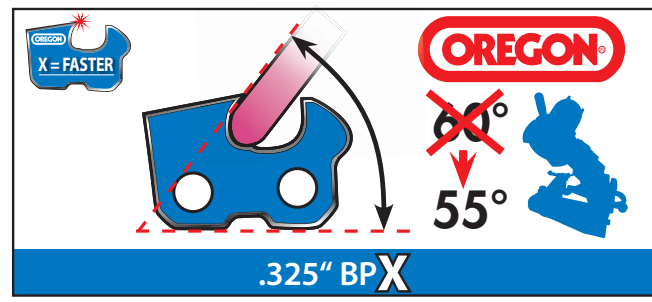

✓ **TECH TIP:**

**Blue cuts fast,
... smoothly,
... efficiently!**

BLOUNT UK LTD - OREGON CUTTING SYSTEMS GROUP
Unit 3 Arianda Warehouses, Northway Lane, Ashchurch, Tewkesbury
GL20 8GY- Tel. Sales: 01684 855490 - Fax order line: 01684 855496 -
E-mail: sales@blount.co.uk - <http://www.oregonchain.co.uk>

BLOUNT EUROPE SA - ALL RIGHTS RESERVED - 2008 - EN - 259/07