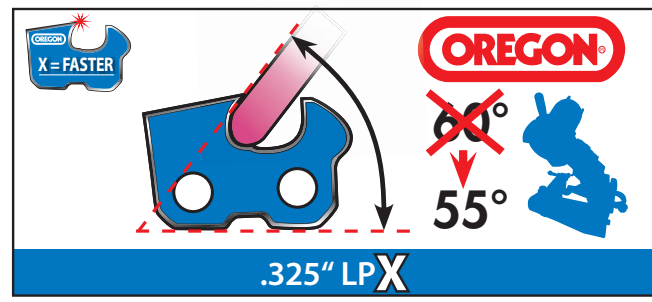

**Blue cuts fast,
... smoothly,
... efficiently!**

BLOUNT EUROPE SA - OREGON CUTTING SYSTEMS GROUP
Rue buisson aux loups, 8 - B 1400 Nivelles - Belgium
Tel +32 67 887611 - Fax +32 67 210537

BLOUNT EUROPE SA - ALL RIGHTS RESERVED - 2008 - EN/EUR - 2559/07